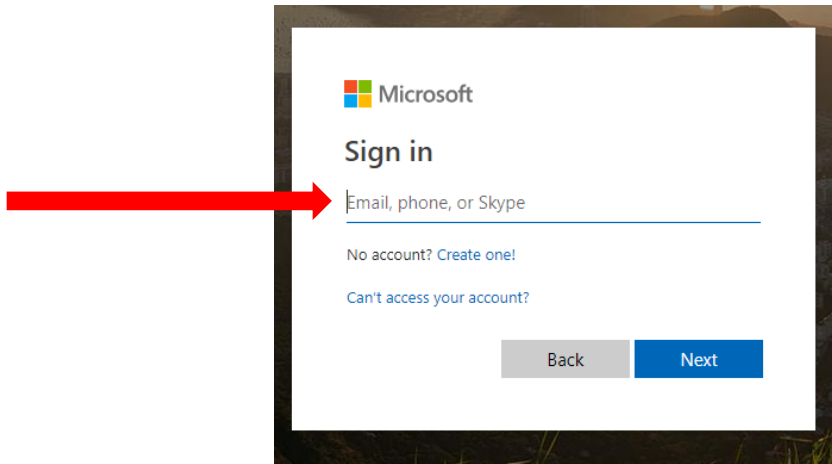

How to Access Fresno Unified Email

1. Go to: www.portal.office.com
2. Sign In Using your ATLAS Login:
 - a. Username: ****@fresnou.org
 - b. Password: *****
 - c. Do not create a new account

3. Once logged in, Click on Outlook